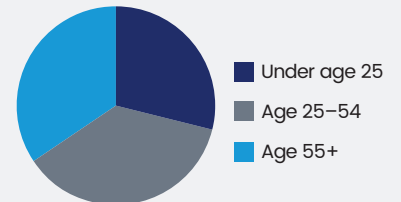

treeco

 **1,100**
PARKING SPACES

 **+210,000**
TOTAL RETAIL SQUARE FEET

 **119,840**
3-MILE POPULATION

 **\$170,855**
3 MI. AVERAGE HH INCOME

 **3 MILE POPULATION BY AGE**
Median Age: 43

 **LOCATION**
NE corner South Oyster Bay Road & Woodbury Road
Plainview, Nassau County, NY